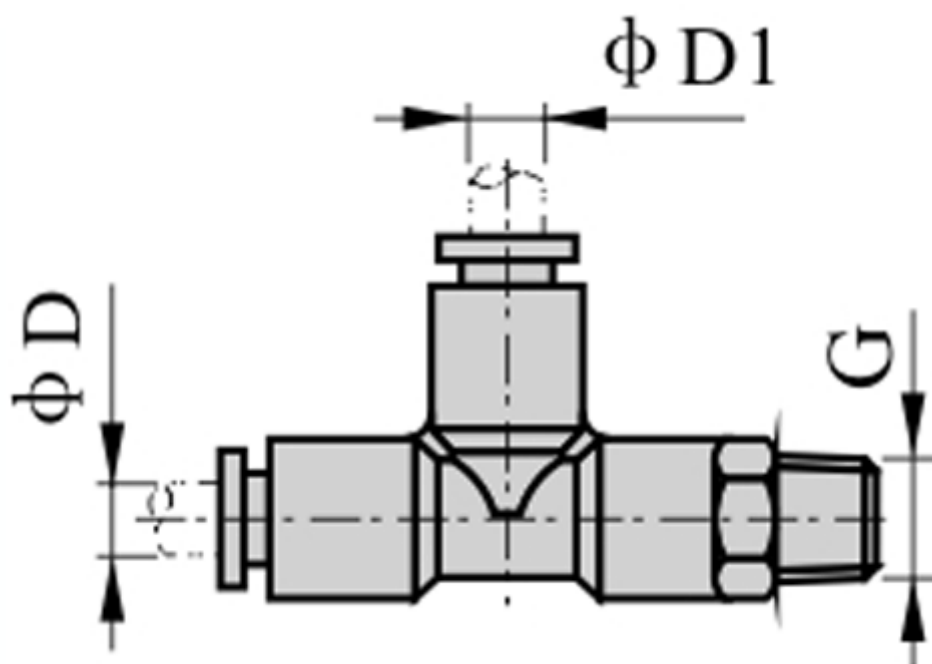

# Data Sheet

Article number: 58EPD6M5

Description: Fitting EPD6M5 Tee connector  
male thread M5, tube diameter 6

## Measures

D = 6  
Thread = M5